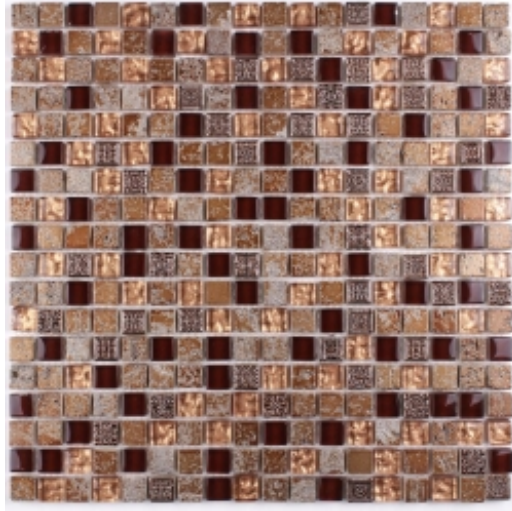

Discontinued

**Aries Cherry Mini**

Aries Cherry Mini - 5/8x5/8" light and cherry color glass with travertine stone painted in copper color mixed with resin deco

Series: **Diamond**

SqFt Per Piece: **0.959**

Type: **Mosaic**

Size: 11.75" x 11.75" inch

Thickness: **3/8** inch

Weight: **3.00** lbs

Material: **Stone + glass + Resin**

Country of Origin: **China**

	Residential	Commercial	Light Commercial
Interior Dry Walls	✓	✓	✓
Interior Floors	-	-	-
Shower Walls	-	-	-
Shower Floors	-	-	-
Pools	-	-	-
Exterior Walls	-	-	-
Exterior Floors	-	-	-