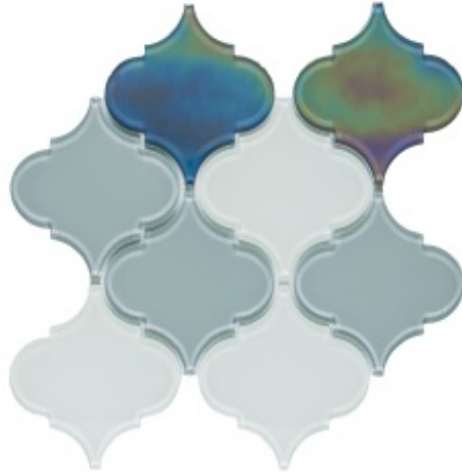

Discontinued

Arabesque Shimmer Grey

Water jet mosaic: multi-blue glass with iridescent effects in arabesque shape

Series: Arabesque
 SqFt Per Piece: 0.960
 Type: Mosaic

Size: 11.75" x 11.75" inch
 Thickness: 3/8 inch
 Weight: 3.60 lbs

Material: Glass
 Country of Origin: China

	Residential	Commercial	Light Commercial
Interior Dry Walls	✓	✓	✓
Interior Floors	-	-	-
Shower Walls	✓	✓	✓
Shower Floors	-	-	-
Pools	-	-	-
Exterior Walls	✓	✓	✓
Exterior Floors	-	-	-