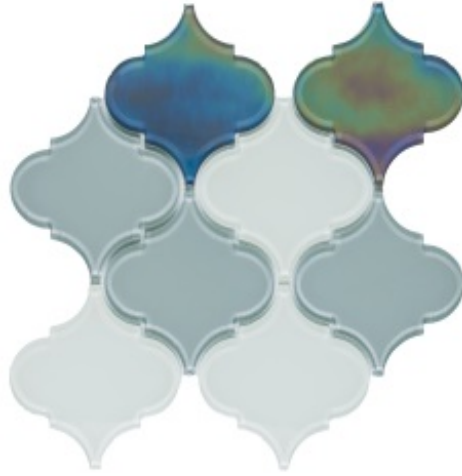

Discontinued

Arabesque Shimmer Grey

Water jet mosaic: multi-blue glass with iridescent effects in arabesque shape

Series: Arabesque
 SqFt Per Piece: 0.960
 Type: Mosaic

Size: 11.75" x 11.75" inch
 Thickness: 3/8 inch
 Weight: 3.60 lbs

Material: Glass
 Country of Origin: China

	Residential	Commercial	Light Commercial
Interior Dry Walls	✓	✓	✓
Interior Floors	-	-	-
Shower Walls	✓	✓	✓
Shower Floors	-	-	-
Pools	-	-	-
Exterior Walls	✓	✓	✓
Exterior Floors	-	-	-