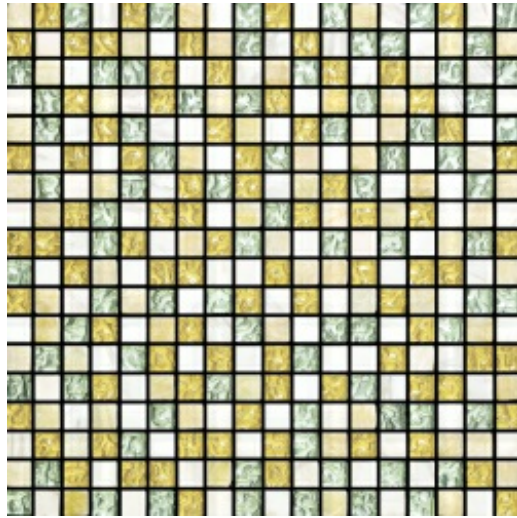

Discontinued

**Amber Mini**

Amber Mini 5/8 honey onyx mixed with 5/8 silver & gold glass pieces

Series: **Milano**  
 SqFt Per Piece: **1.000**  
 Type: **Mosaic**

Size: **12" x 12" inch**  
 Thickness: **3/8 inch**  
 Weight: **3.10 lbs**