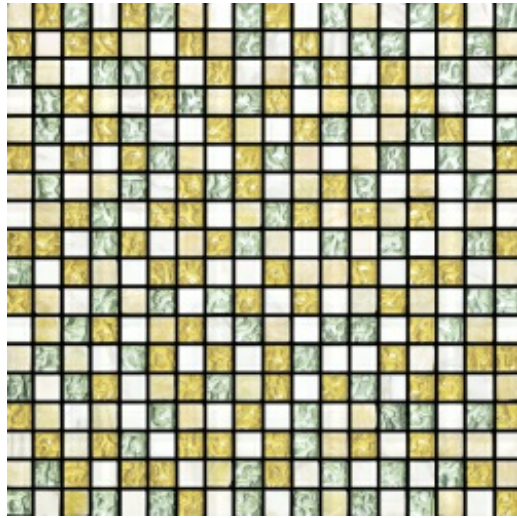

Discontinued

Amber Mini

Amber Mini 5/8 honey onyx mixed with 5/8 silver & gold glass pieces

Series: **Milano**
 SqFt Per Piece: **1.000**
 Type: **Mosaic**

Size: **12" x 12" inch**
 Thickness: **3/8 inch**
 Weight: **3.10 lbs**