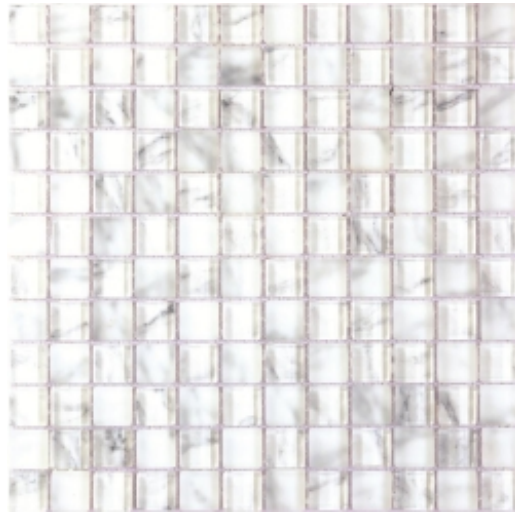

Discontinued

Alps Square

Carrara marble design glass in 1x1 square shape

Series: **Alps**
 SqFt Per Piece: **0.960**
 Type: **Mosaic**

Size: **11.75" x 11.75" inch**
 Thickness: **3/8 inch**
 Weight: **3.50 lbs**

Material: **Glass**
 Country of Origin: **China**

| | Residential | Commercial | Light Commercial |
|--------------------|-------------|------------|------------------|
| Interior Dry Walls | ✓ | ✓ | ✓ |
| Interior Floors | - | - | - |
| Shower Walls | ✓ | ✓ | ✓ |
| Shower Floors | ✓ | - | - |
| Pools | - | - | - |
| Exterior Walls | ✓ | - | - |
| Exterior Floors | - | - | - |