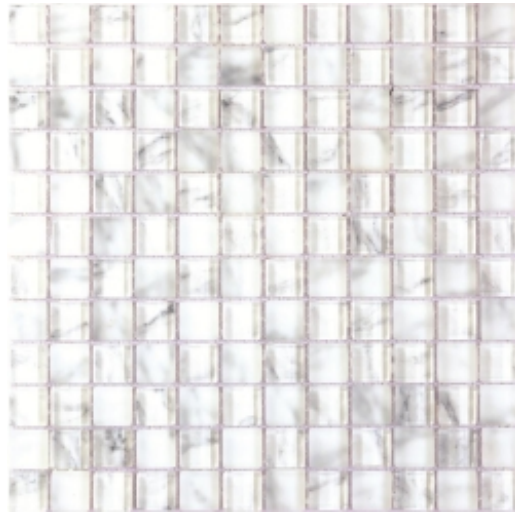

Discontinued

Alps Square

Carrara marble design glass in 1x1 square shape

Series: **Alps**
 SqFt Per Piece: **0.960**
 Type: **Mosaic**

Size: **11.75" x 11.75" inch**
 Thickness: **3/8 inch**
 Weight: **3.50 lbs**

Material: **Glass**
 Country of Origin: **China**

	Residential	Commercial	Light Commercial
Interior Dry Walls	✓	✓	✓
Interior Floors	-	-	-
Shower Walls	✓	✓	✓
Shower Floors	✓	-	-
Pools	-	-	-
Exterior Walls	✓	-	-
Exterior Floors	-	-	-