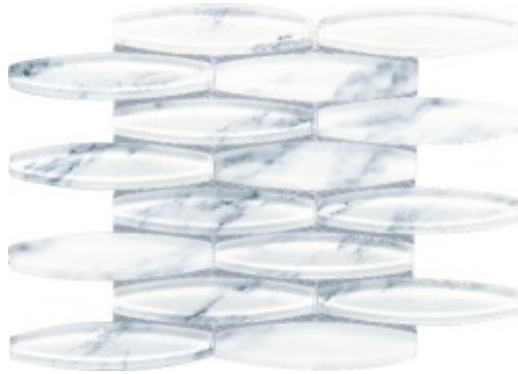

Discontinued

Alps Pep

Carrara Looking inkjet glass in 2x6 Oval shape

Series: **Alps**
 SqFt Per Piece: **0.980**
 Type: **Mosaic**

Size: **11.75" x 12" inch**
 Thickness: **3/8 inch**
 Weight: **3.75 lbs**

Material: **Glass**
 Country of Origin: **China**

	Residential	Commercial	Light Commercial
Interior Dry Walls	✓	✓	✓
Interior Floors	-	-	-
Shower Walls	✓	✓	✓
Shower Floors	✓	-	-
Pools	-	-	-
Exterior Walls	✓	-	-
Exterior Floors	-	-	-