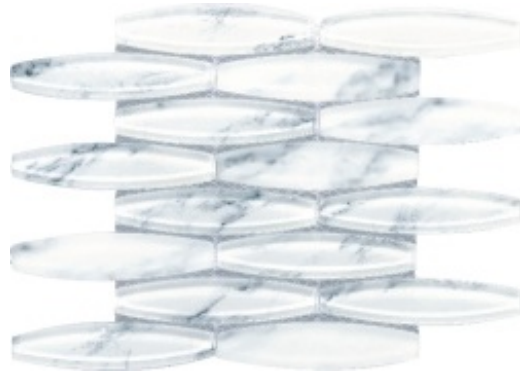

Discontinued

Alps Pep

Carrara Looking inkjet glass in 2x6 Oval shape

Series: **Alps**
 SqFt Per Piece: **0.980**
 Type: **Mosaic**

Size: **11.75" x 12" inch**
 Thickness: **3/8 inch**
 Weight: **3.75 lbs**

Material: **Glass**
 Country of Origin: **China**

	Residential	Commercial	Light Commercial
Interior Dry Walls	✓	✓	✓
Interior Floors	-	-	-
Shower Walls	✓	✓	✓
Shower Floors	✓	-	-
Pools	-	-	-
Exterior Walls	✓	-	-
Exterior Floors	-	-	-